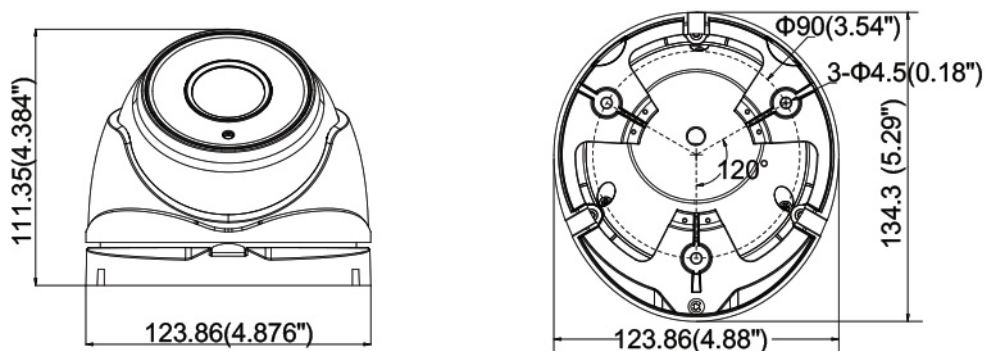

Dimensions

Unit: mm

VT888VFM

HD 1080p Motorized VF EXIR Turret Camera

MODEL	VT888VFM
Image Sensor	2MP CMOS Image Sensor
Signal System	PAL/NTSC
Effective Pixels	1920 (H) × 1088 (V)
Min. illumination	0.01 Lux@(F1.2,AGC ON),0 Lux with IR
Shutter Time	1/25 (1/30) s to 1/50,000 s
Lens	Motorized vari-focal lens, 2.8 to 12 mm Horizontal Field of View : 100° to 35.1°
Lens Mount	φ14
Day & Night	ICR
Angle Adjustment	Pan: 0° to 360°; Tilt:0° to 75°; Rotate: 0° to 360°
Synchronization	Internal synchronization
WDR	>120dB
Video Frame Rate	1080p@25fps/1080p@30fps
HD Video Output	1 HD analog output
S/N Ratio	>62 dB
Menu	
AGC	Support
D/N Mode	Color/BW/SMART
White Balance	ATW/MWB
BLC	Support
Functions	Wide Dynamic Range, Digital noise reduction, Mirror, SMART IR
General	
Operating Conditions	-40 °C to 60 °C (-40 °F to 140 °F), Humidity 90% or less (non-condensing)
Power Supply	12 VDC±15%
Power Consumption	Max. 6W
Protection Level	IP66
IR Range	40 m
Communication	Up the coax, Protocol: (TVI output)
Dimensions	134.3 mm × 123.9 mm × 111.4 mm (5.29" × 4.88" × 4.39")
Weight	Approx. 750 g (1.57 lb.)